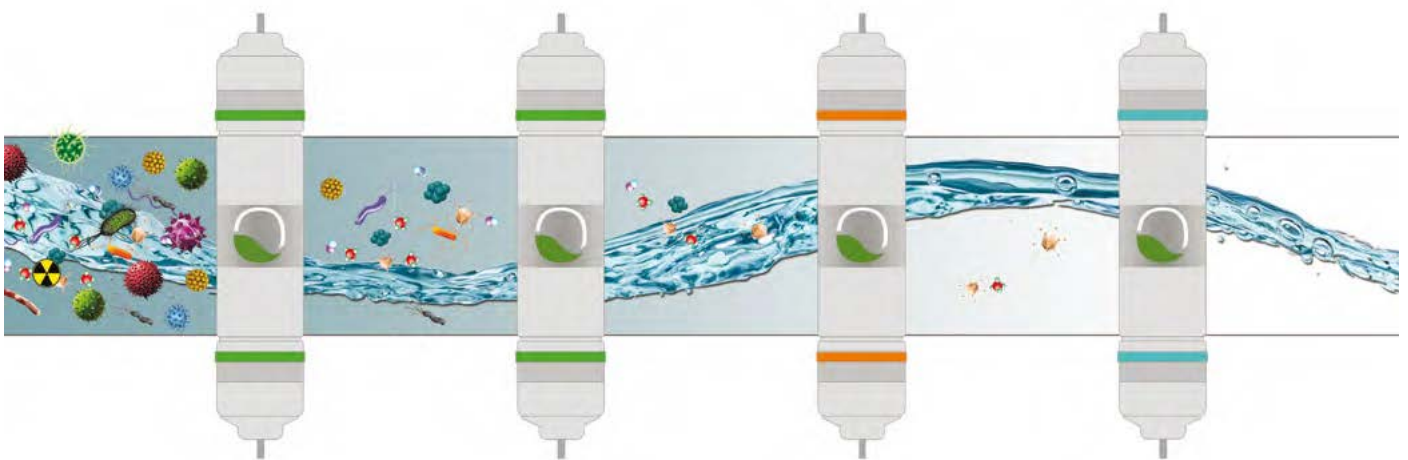

The intensive cell washing that takes place with TopAqua-cleaned drinking water can make an important contribution to maintaining health and vitality.

The connective tissue is the landfill of the body

Everything that cannot be excreted is stored in the connective tissue. In order to be able to remove the "garbage", the so-called slag, from the body, you need a good solvent: pure, living water like in nature.

Based on the apples, you can get an idea of what happens when there is not enough water left. Pure water ensures a balanced and permanent cell wash, creating new deposits in the cells can be effectively prevented and existing deposits can be loosened and removed. A plump, healthy complexion is a great sign when your cells are properly hydrated.

Drinking water from TopAqua, a life-changing choice

TOPAQUA DIAMOND CLEANSING & VITALIZATION

cleaning

Vital water of the highest spring water quality can only be produced through optimal raw water purification.

The most modern membrane technology removes up to 99.9% of the pollutants from the water. Water is passed through semi-permeable membranes and harmful substances are retained.

vitalization

After the drinking water has been cleaned, the water is made receptive to organic minerals and trace elements and is also mixed with the previously deleted substances.