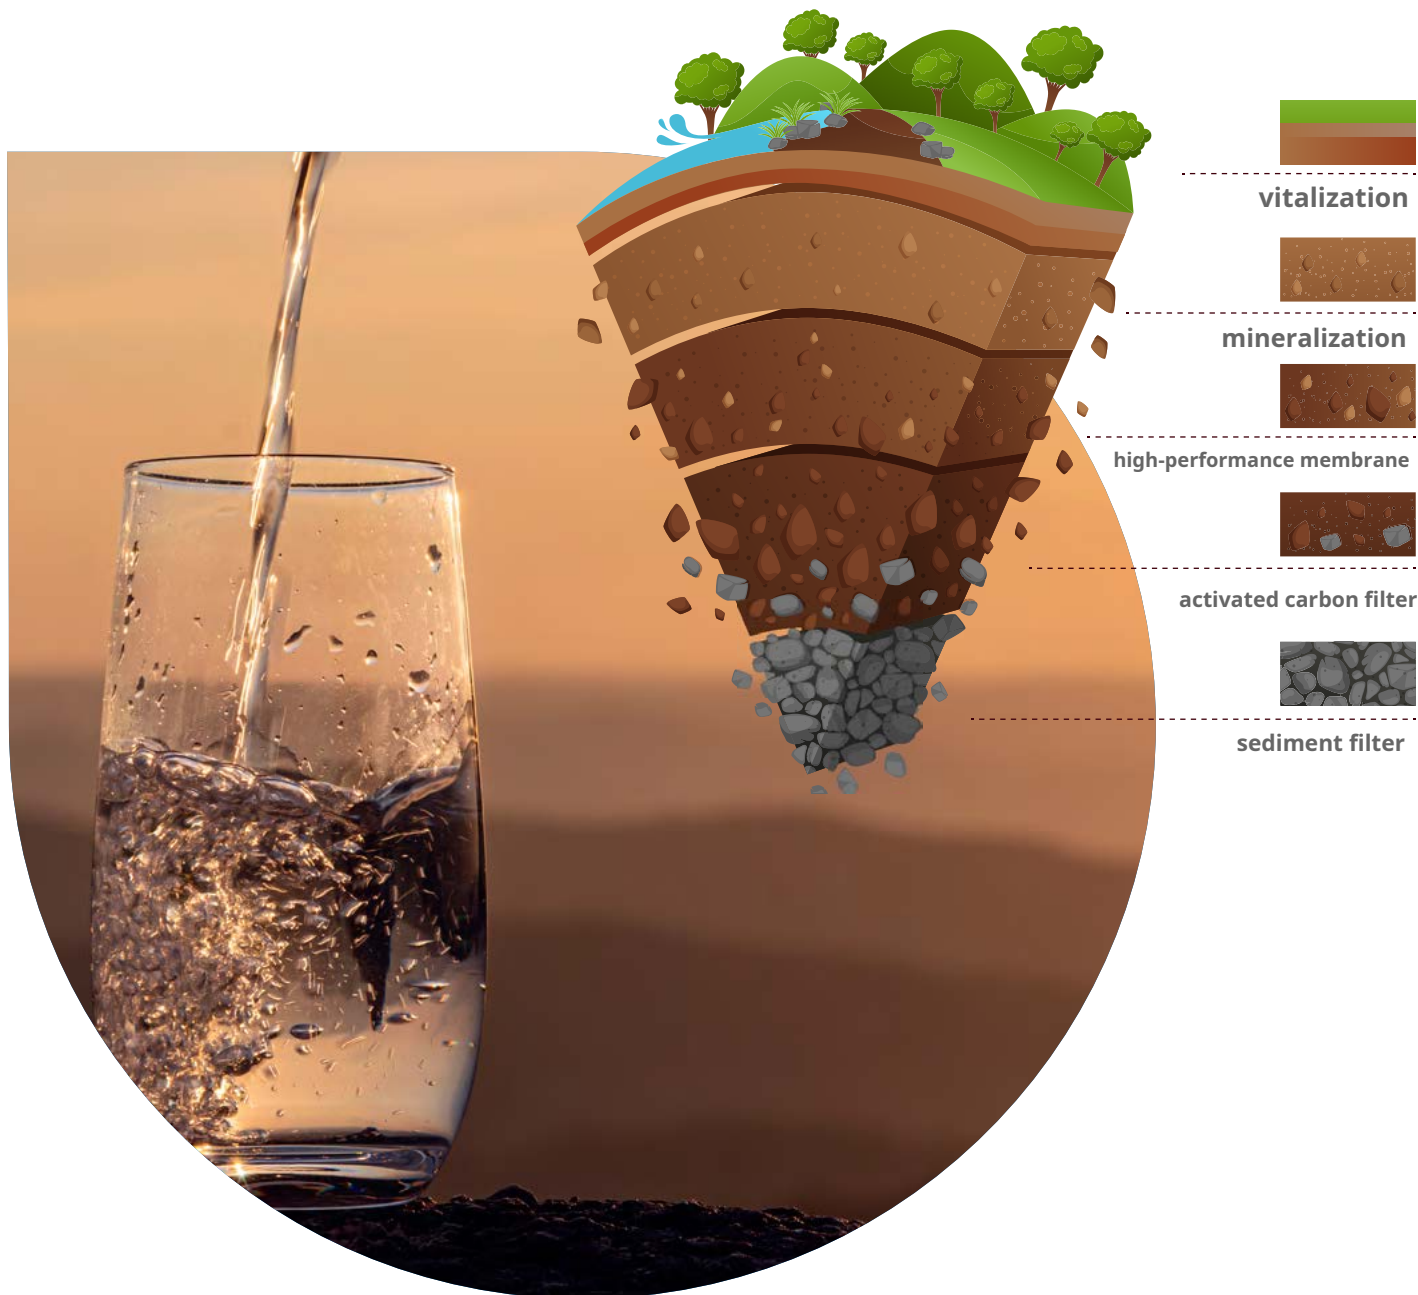

NATURAL FILTRATION

Best quality through a mature technical system, space-saving, powerful and efficient. Drinking water like before - an absolute added value for life...

Your contact person:

TOP AQUA WATER
in its purest form

SWISS QUALITY

TopAqua Reinhard Horvath eU
Prof. Dr. S. Koren Street 10 | A-2700 Wr. Neustadt
Tel: +43 (0)720 510 716 | Mobile: +43 (0)664 130 83 46
Email: office@topaqua.at | Web: www.topaqua.at